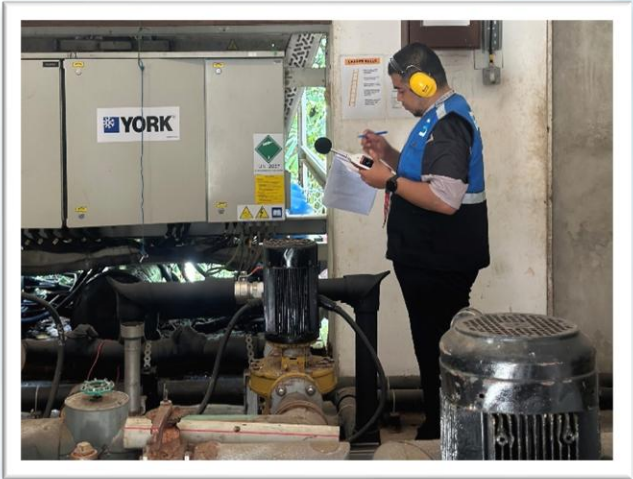

OUR GALLERY